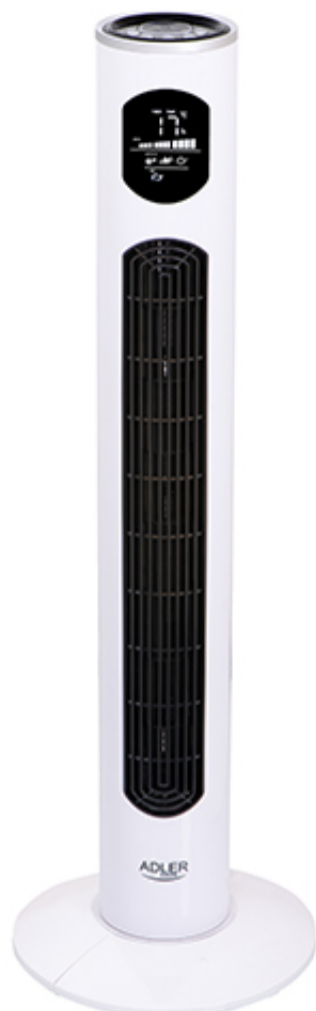

Audio

Home

Outdoor

Kitchen

Health

Bathroom

Beauty

Specification AD 7857

Tower high 96cm / 38"
LED panel
Air flow 6,5m³/min.
Horizontal oscillation 50° (25° left and 25° right)
Timer 1 – 12 hours
3 speed settings
3 modes: normal, natural and sleep
Remote control (1 x CR2025)
Handle for easy carry
Max Power: 100W
Power: 50W
Power supply 220-240V ~ 50Hz
Noise level 54,68 Db
Housing raw material: ABS plastic
Housing color: black and white
Length of the power cord: 151 cm
Product dimensions 31,5 x 31,5 x 96,5 cm