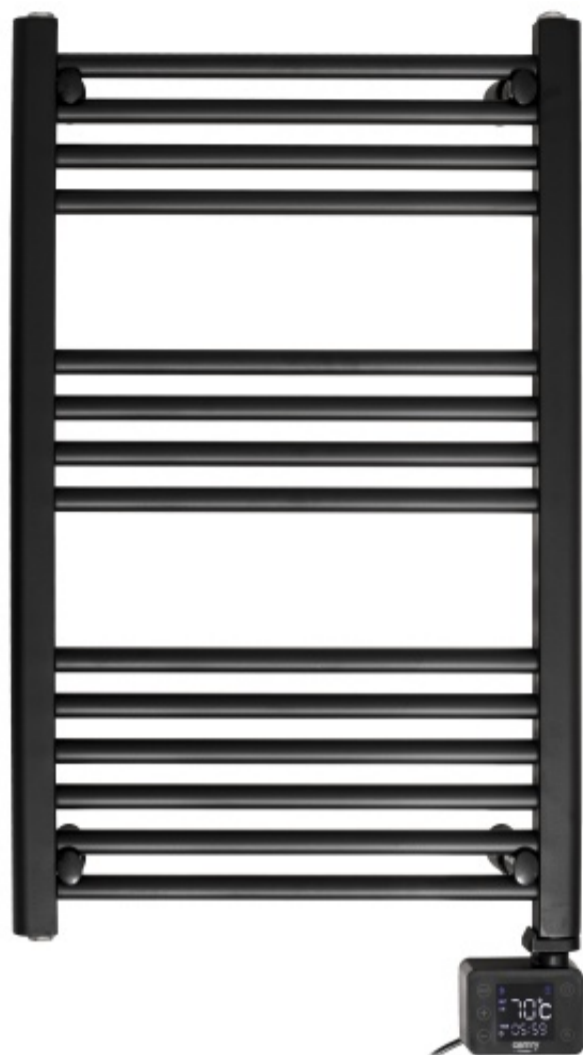

Audio

Home

Outdoor

Kitchen

Health

Bathroom

Beauty

Specification CR 7822

Wall ladder radiator:
 - shortens the drying time of towels / laundry
 - extra heating source to 5-6 square meters room
 LED touch control panel
 Display power saving mode - turns off the control panel after 2 minutes no operation
 Non-invasive installation
 Ready to hang on the wall (does not require pouring any fluid or installing heaters)
 Does not require connection to a water installation
 Simple panel operation without the need for weekly programming
 Fluid inside the device: factory-filled with ethylene glycol
 2 heating modes:
 - Room heating mode
 - Heating mode for towel heating rods
 Smooth regulation of room temperature: 0-37°C
 Smooth regulation of the heating rods temperature: 40-70°C
 Timer: 24h with delayed switch-off function
 14 rods: 13 heating + 1 lower one, always cold, serves as a hanger
 Length of one heating rod: 415mm
 Solidly made, powder-coated housing
 Housing color: black
 Housing raw material: iron
 Overheating protection
 IP24 protection level dedicated to the bathroom
 Wall mounting kit: included
 Length of the power cord: 1.34m
 Connection method: on the back of the display, at the bottom of the device, with a power cable outlet terminated with a plug
 Plug type: E/F
 Power: 600W
 Power supply: 220-240V ~50-60Hz
 Product dimensions: 50.0x5.3x90.0cm
 Product weight: 8,7kg